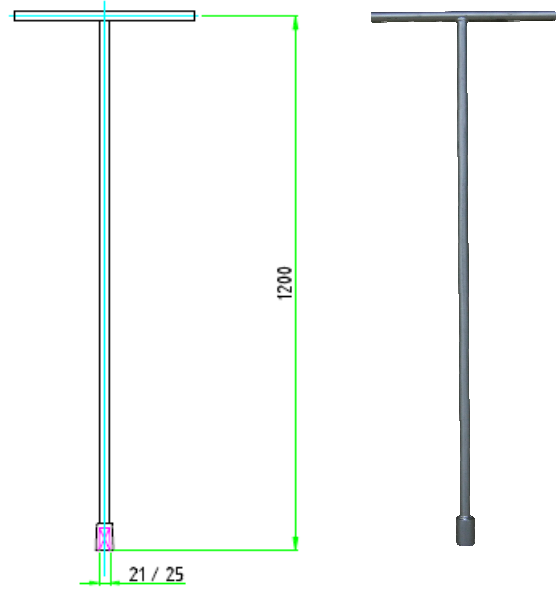

Operation key (T-key) type 21/25

Handwheel

KEY

- 1 Operation key (T-key)
- 2 Wall mounted drive with square cap
- 3 Coupling
- 4 Rod
- 5 Rod guide
- 6 Spindle (included with Penstock)

Coupling

Rod guide