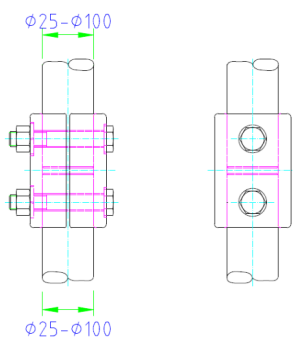

Operation key (T-key) type 21/25

Handwheel

KEY

- 1 Operation key (T-key)
- 2 Wall mounted drive with square cap
- 3 Coupling
- 4 Rod
- 5 Rod guide
- 6 Spindle (included with Penstock)

Coupling

Rod guide